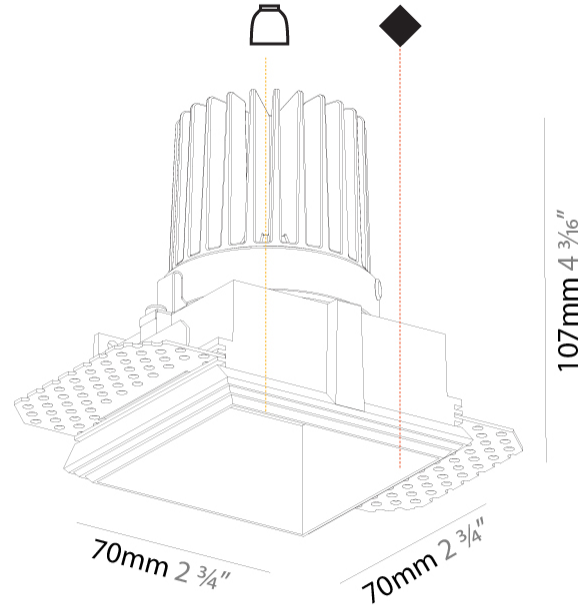

GENERAL

Series: Cave
Subseries: Cave Single
Brand: Prolicht
Division: Architectural
Mounting Type: Trimless
Mounting Location: Ceiling
Subcategory: Downlight

PHYSICAL

Shape: Square
Length (mm): 70
Length (in): 2 ³/₄
Width (mm): 70
Width (in): 2 ³/₄
Height (mm): 107
Height (in): 4 ³/₁₆
Ceiling Thickness (mm): 10 / 12.5 / 15
Ceiling Thickness (in): 3/8 or 1/2 or 9/16
Min. Recessing Depth (mm): 130
Min. Recessing Depth (in): 5 ¹/₈
Light Distribution: Downlight
Fixture Finish: SSR / BKV / CWI / CRY / HAB / UFT / ITA / RUA / FTG / MYG / LOD / PUS / FRO / FUP / KIA / POP / BLS / SPG / MEY / GOH / GUM / CHC / COM / ABZ / JAG / OBR / MOS / ROR
Fixture Material: Aluminum Die Cast
Cut-out Measurements: 85mm / 3 3/8" x 85mm / 3 3/8"
Upon Request: Unique Ceiling Thickness

ELECTRICAL

Lamp Type: LED (Zhaga Standard)
Total Output Wattage (W): 15
Dimming: Dali Dimming
Driver Included: No
Driver Location: Recessed Housing
Driver Type: Constant Current - 120Vac
Driver Class: Class 2
Housing: See components
Input Voltage (V): 120
Constant Current (MA): 350

LED

Color Temperature (°K): Warm Dim
Max. Delivered Lumen (lm): 770
CRI: >90 CRI
Lamp Life (hrs): 50000
Upon Request: Special Color Temperature RGB-W Tunable White Special LED

OPTICAL

Reflector: 20 / 40 / 60
Upon Request: Special Beam Angles

RATINGS AND CERTIFICATIONS

Certified By: Certified for North American Standards
IP rating: IP20