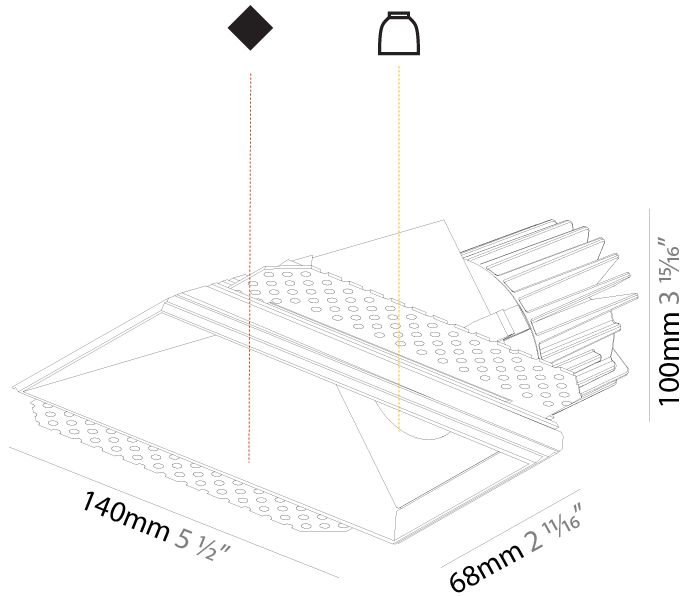

GENERAL

Series: Cave
Subseries: Cave Wallwash
Brand: Prolicht
Division: Architectural
Mounting Type: Trimless
Mounting Location: Ceiling
Subcategory: Downlight

PHYSICAL

Shape: Rectangle
Length (mm): 140
Length (in): 5 1/2
Width (mm): 70
Width (in): 2 3/4
Height (mm): 100
Height (in): 3 15/16
Ceiling Thickness (mm): 10 / 12.5 / 15
Ceiling Thickness (in): 3/8 or 1/2 or 9/16
Min. Recessing Depth (mm): 110
Min. Recessing Depth (in): 4 5/16
Light Distribution: Asymmetric
Fixture Finish: SSR / BKV / CWI / CRY / HAB / UFT / ITA / RUA / FTG / MYG / LOD / PUS / FRO / FUP / KIA / POP / BLS / SPG / MEY / GOH / GUM / CHC / COM / ABZ / JAG / OBR / MOS / ROR
Fixture Material: Aluminum Die Cast
Cut-out Measurements: 150mm / 5 7/8" x 85mm / 3 3/8"
Upon Request: Unique Ceiling Thickness

ELECTRICAL

Lamp Type: LED (Zhaga Standard)
Total Output Wattage (W): 14.7
Dimming: Dali Dimming
Driver Included: No
Driver Location: Recessed Housing
Driver Type: Constant Current -120Vac
Driver Class: Class 2
Housing: See components
Input Voltage (V): 120
Constant Current (MA): 350

LED

Color Temperature (°K): Warm Dim
Max. Delivered Lumen (lm): 850
CRI: >90 CRI
Lamp Life (hrs): 50000
Upon Request: Special Color Temperature

OPTICAL

Reflector°: 20 / 40 / 60
Upon Request: Special Beam Angles

RATINGS AND CERTIFICATIONS

Certified By: Certified for North American Standards
IP rating: IP20