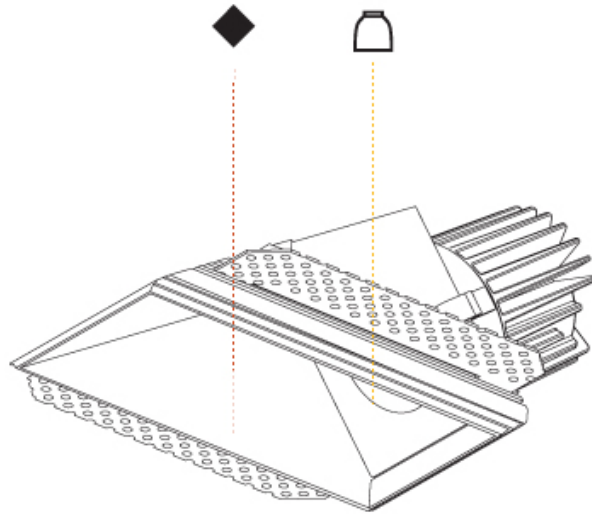

CAVE WALLWASH TRIMLESS

A35537-

PROJECT

TYPE

SPECIFIER

QUANTITY

DATE