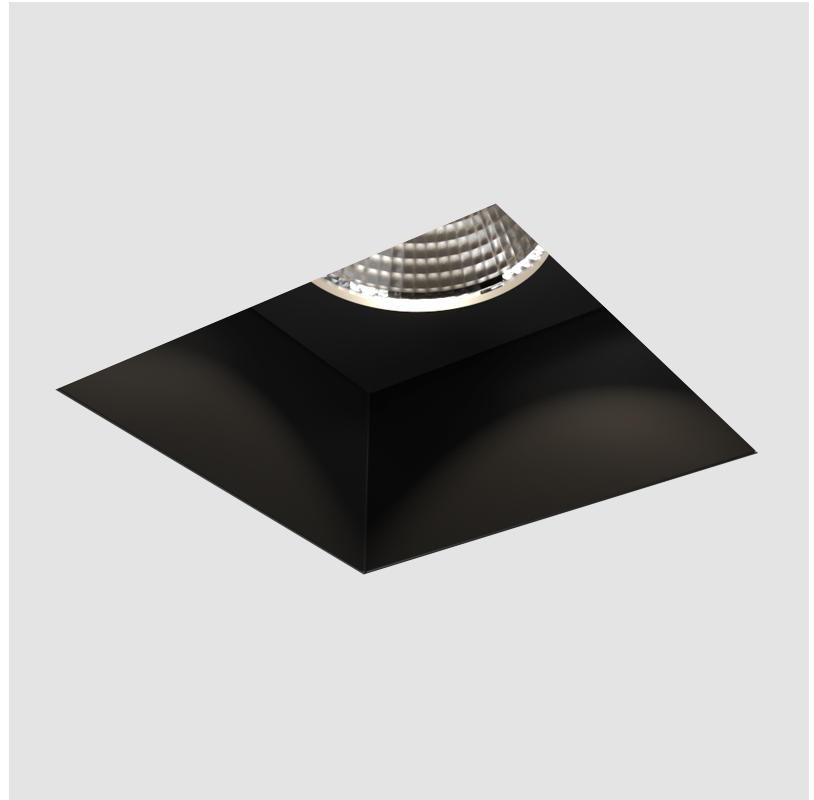

GENERAL

Series: Cave
Subseries: Cave Single
Brand: Prolicht
Division: Architectural
Mounting Type: Trimless
Mounting Location: Ceiling
Subcategory: Downlight

PHYSICAL

Shape: Square
Length (mm): 70
Length (in): 2 ³/₄
Width (mm): 70
Width (in): 2 ³/₄
Height (mm): 107
Height (in): 4 ³/₁₆
Ceiling Thickness (mm): 10 / 12.5 / 15
Ceiling Thickness (in): 3/8 or 1/2 or 9/16
Min. Recessing Depth (mm): 130
Min. Recessing Depth (in): 5 ¹/₈
Light Distribution: Downlight
Fixture Finish: SSR / BKV / CWI / CRY / HAB / UFT / ITA / RUA / FTG / MYG / LOD / PUS / FRO / FUP / KIA / POP / BLS / SPG / MEY / GOH / GUM / CHC / COM / ABZ / JAG / OBR / MOS / ROR
Fixture Material: Aluminum Die Cast
Cut-out Measurements: 85mm / 3 3/8" x 85mm / 3 3/8"
Upon Request: Unique Ceiling Thickness

ELECTRICAL

Lamp Type: LED (Zhaga Standard)
Total Output Wattage (W): 15
Dimming: Dali Dimming
Driver Included: No
Driver Location: Recessed Housing
Driver Type: Constant Current - 120Vac
Driver Class: Class 2
Housing: See components
Input Voltage (V): 120
Constant Current (MA): 350

LED

Color Temperature (°K): Warm Dim
Max. Delivered Lumen (lm): 770
CRI: >90 CRI
Lamp Life (hrs): 50000
Upon Request: Special Color Temperature RGB-W Tunable White Special LED

OPTICAL

Reflector: 20 / 40 / 60
Upon Request: Special Beam Angles

RATINGS AND CERTIFICATIONS

Certified By: Certified for North American Standards
IP rating: IP20